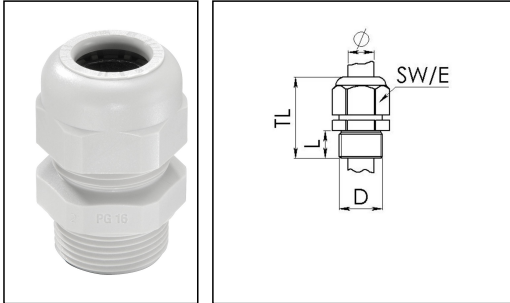

## SKV 48 LG

Cable gland, polyamide, Pg 48, RAL 7035

Products may differ in size, colour and appearance to those shown. If you require further information or customisation, please contact us directly.

<b>Material cable gland</b>	Polyamide
<b>Material sealing gasket</b>	EPDM
<b>Protection class</b>	IP68 (5 bar 30 min)
<b>Temp. range min</b>	-40 °C
<b>Temp. range max</b>	100 °C
<b>Glow wire test</b>	750 °C
<b>Thread type</b>	PG
<b>Ø Connection thread D</b>	48
<b>Length screw-in thread L</b>	15 mm
<b>Ø cable diameter min</b>	36 mm
<b>Ø cable diameter max</b>	44 mm
<b>Key width SW</b>	65 mm
<b>Collar diameter (E)</b>	73 mm
<b>Total length TL</b>	60 mm - 68 mm
<b>Type of cable anchorage</b>	A
<b>Product Color</b>	RAL 7035
<b>Type</b>	SKV 48 LG
<b>Order no. RAL 7035</b>	10066409
<b>Packing unit</b>	4
<b>EAN number</b>	4007685664097
<b>Tariff number</b>	39269097
<b>ETIM-Classification</b>	EC000441